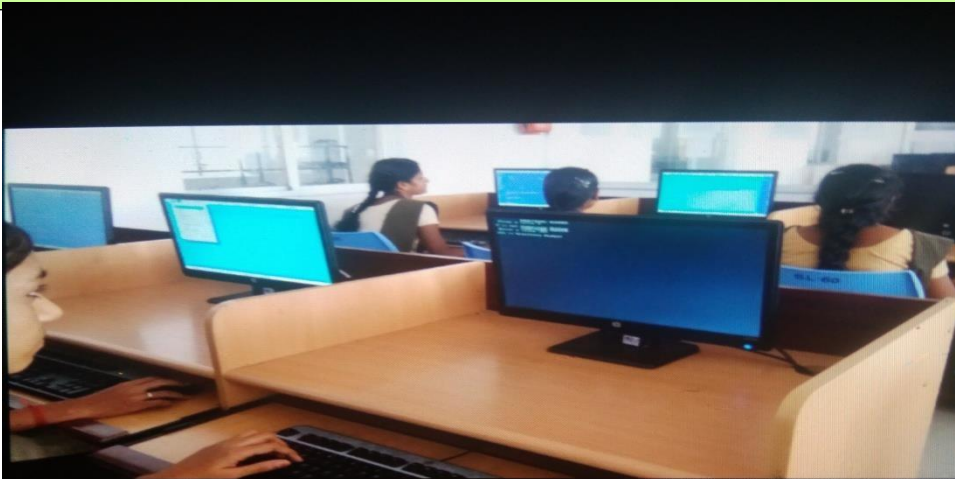

4.1.3. ICT FACILITY IN THE COLLEGE

DESKTOPS

ICT FACILITY IN THE LABORATORIES

GPS Map Camera

Kothapulli, Tamil Nadu, India
NH 83, Kothapulli, Tamil Nadu
624622, India
Lat 10.44407°
Long 77.841552°
28/12/21 10:59 AM