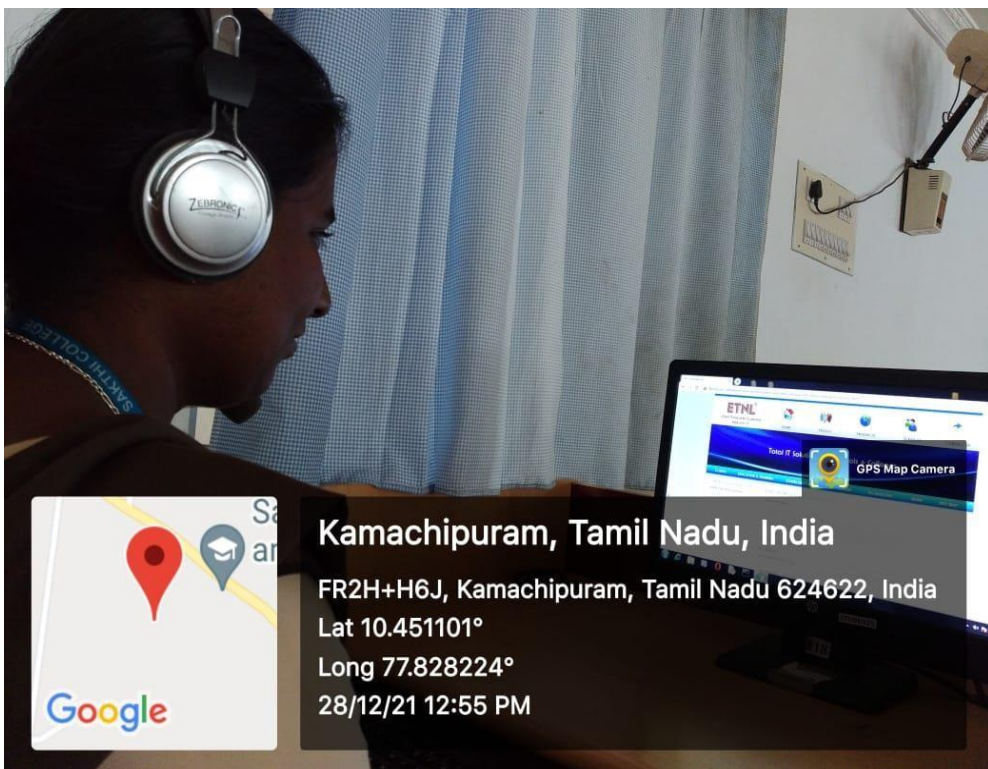

AUDIO-VISUAL TOOLS IN ENGLISH LANGUAGE LABORATORY