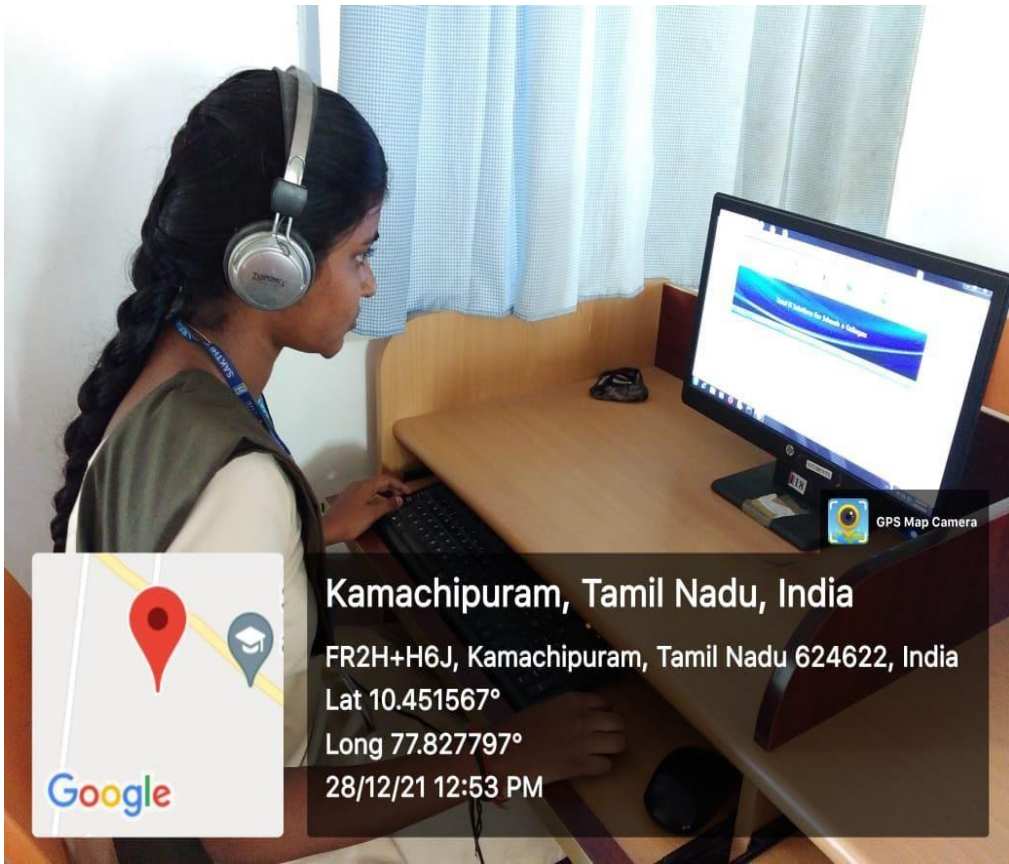

AUDIO-VISUAL TOOLS IN ENGLISH LANGUAGE LABORATORY